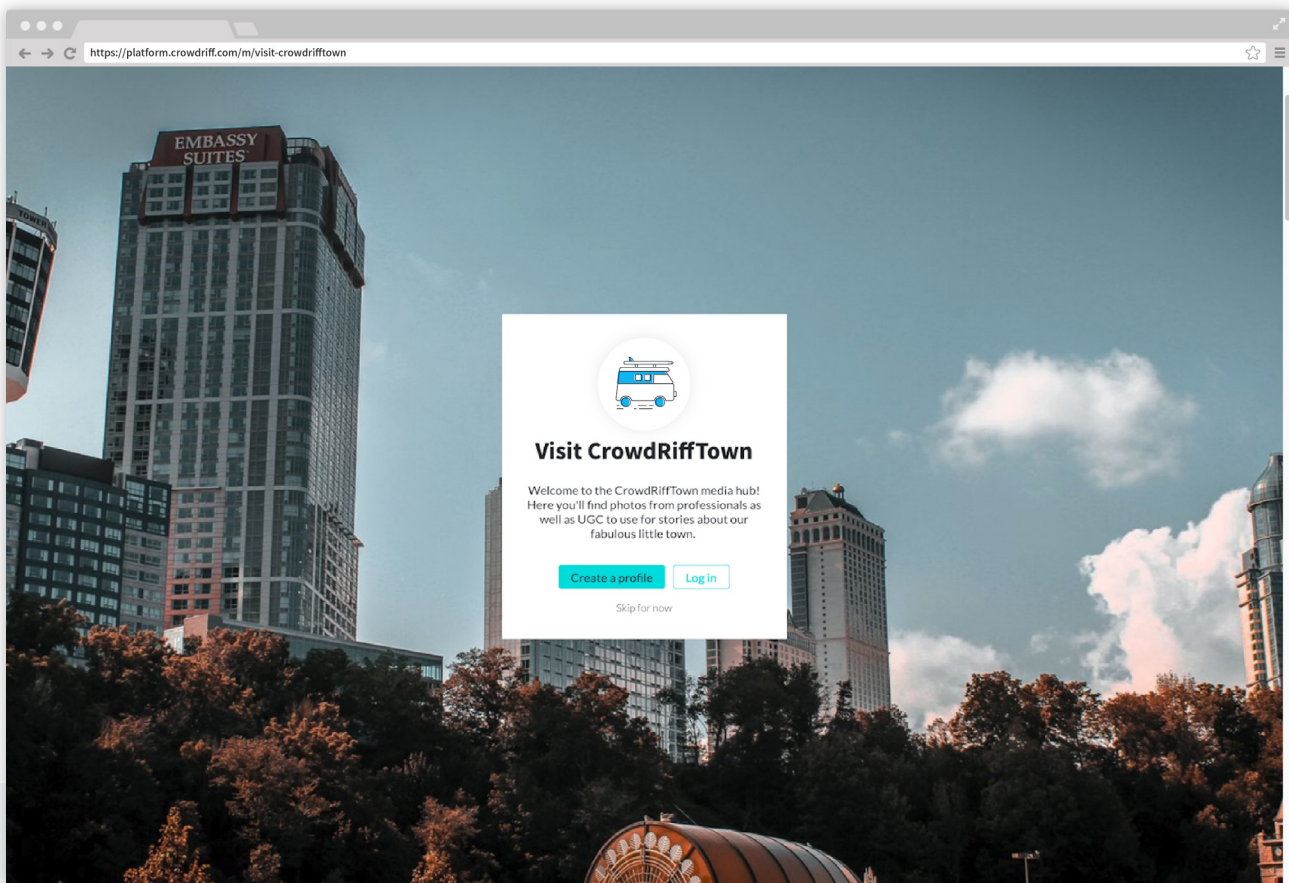

# Create a profile in Media Hub

1. Go to [platform.crowdriff.com/m/](https://platform.crowdriff.com/m/)\_\_\_\_\_ [URL]
2. Click [Create a profile](#).