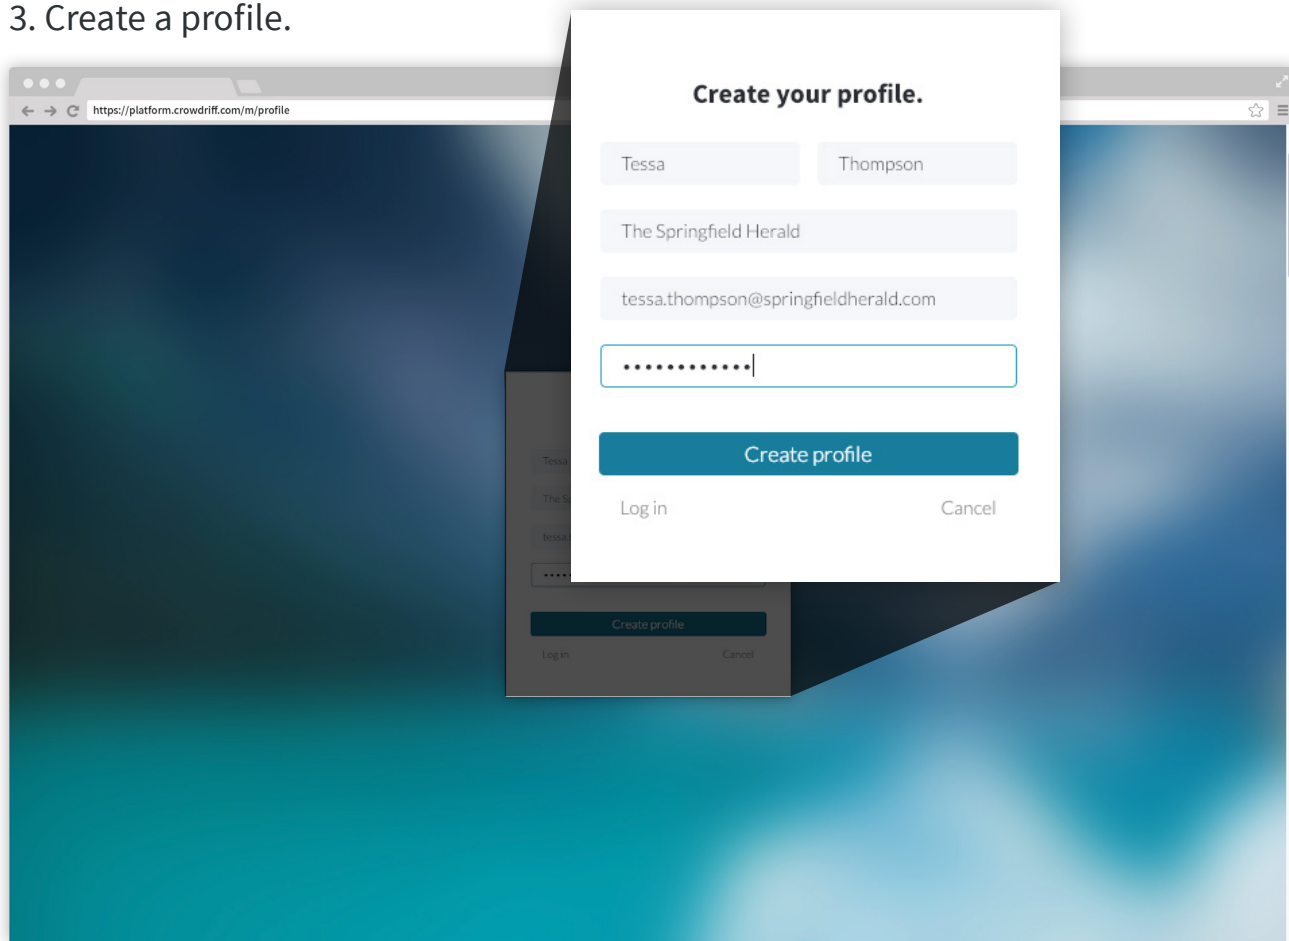

3. Create a profile.